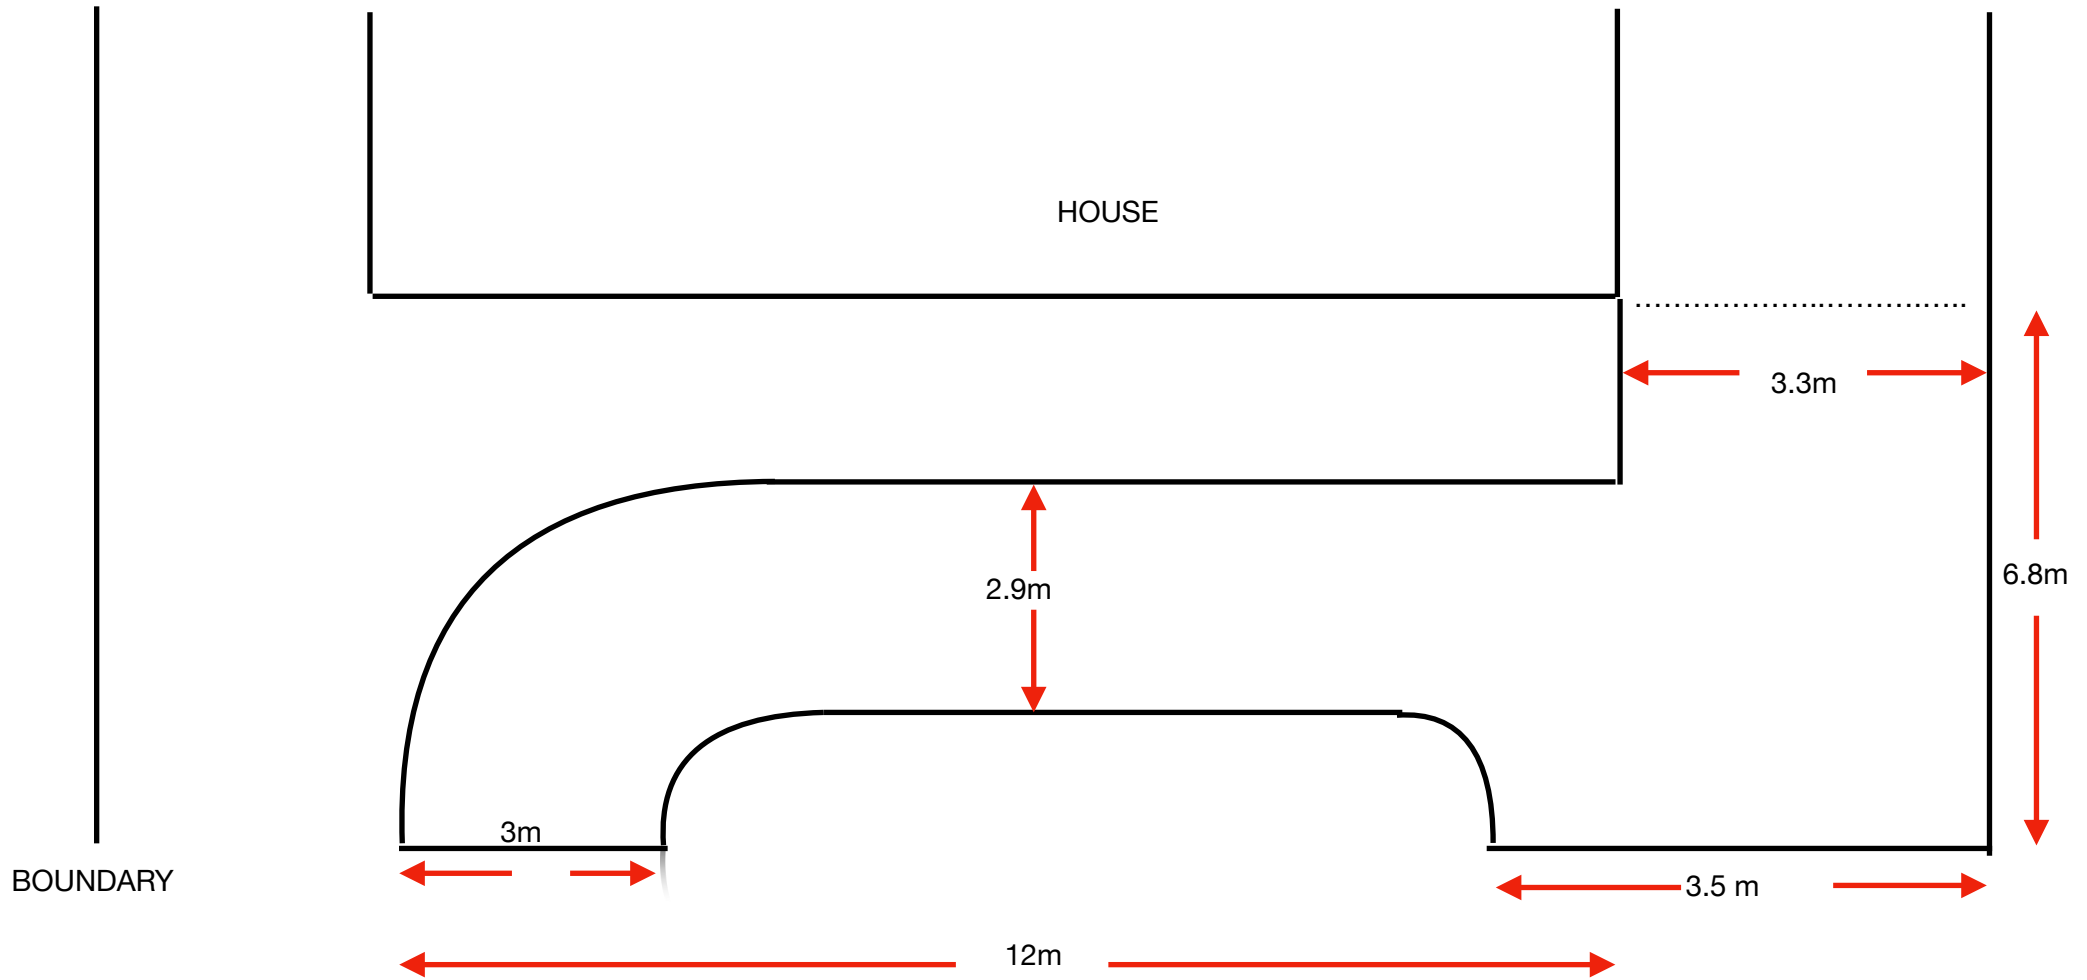

73 SPRING ROAD LETCHWORTH SG6 3SL

TOTAL FRONT AREA OF PROPERTY : 118 SQM

PROPOSED AREA TO BE PAVED 50%: 58SQM