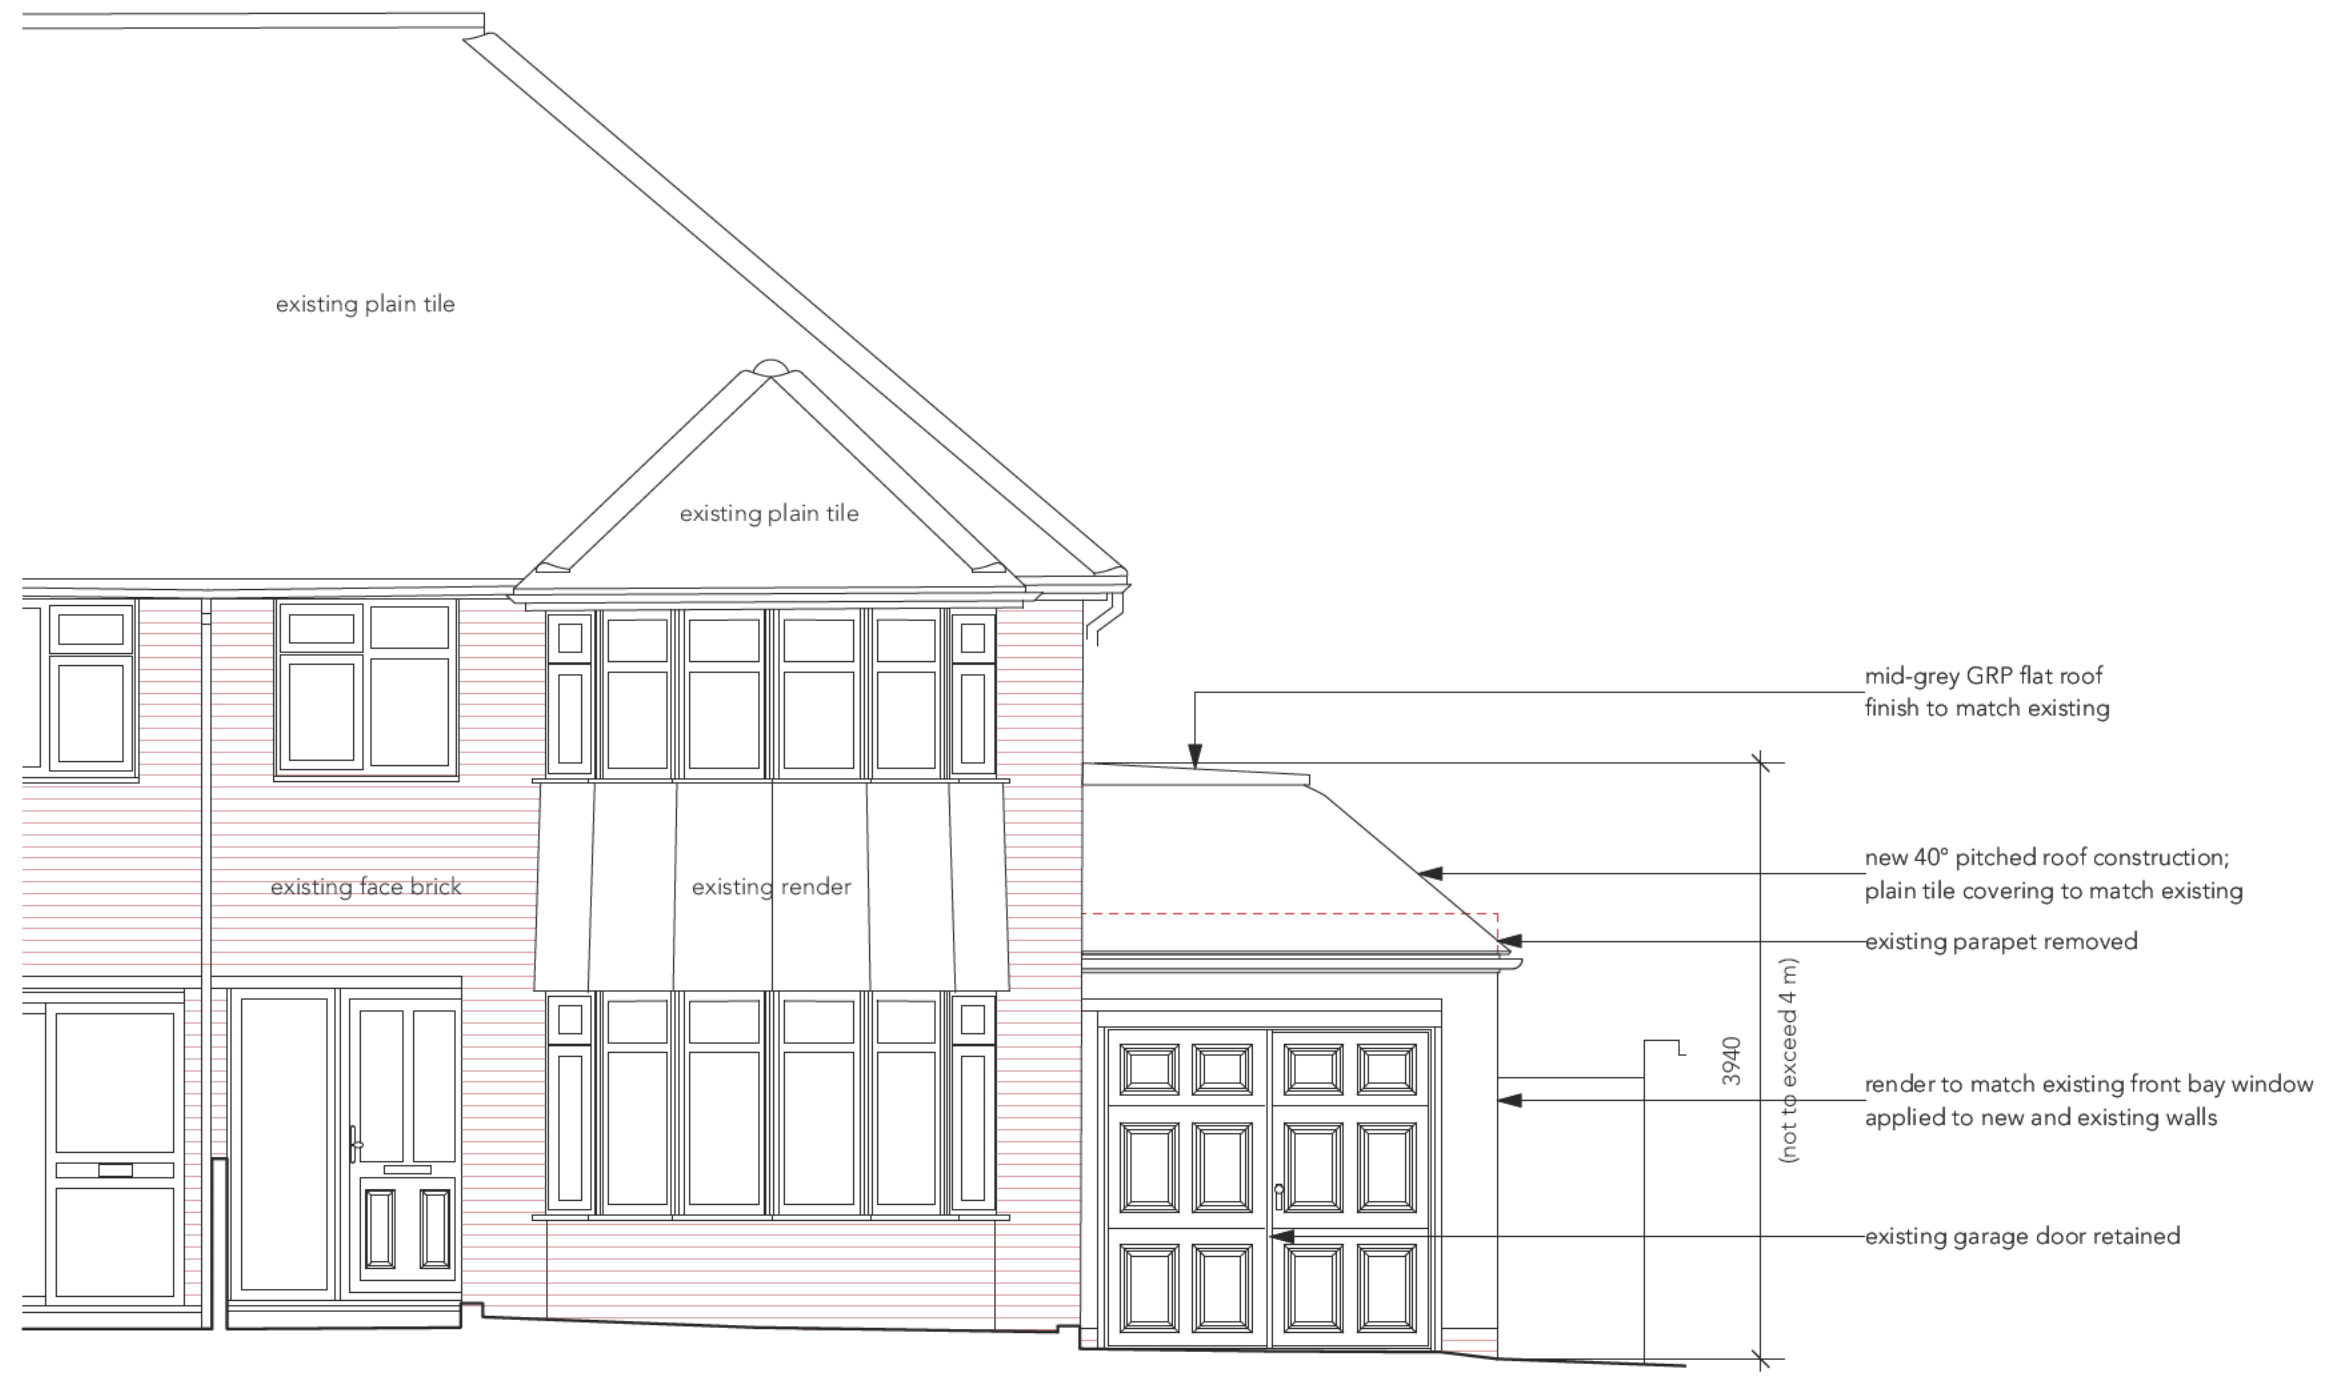

black PPC aluminium rooflight

existing render

new 40° pitched roof construction; plain tile covering to match existing

existing parapet removed

existing GRP finished flat roof removed; wall built up to new eaves level

render to match existing front bay window applied to new and existing walls

existing plain tile

existing face brick

3950  
(not to exceed 4 m)

P6	15.11.24	Minor amendments; Heritage application issue	AG
P5	30.08.24	Amended roof	AG
P4	30.08.24	Amended roof	AG
P3	30.08.24	Amended roof	AG
P2	24.08.24	Amended to crown roof	AG
P1	06.08.24	Initial issue	AG
Rev	Date	Amendment	By Chkd

## Proposed north (side) elevation

Proposed alterations

16 Lordship Lane, Letchworth Garden City, Herts SG6 2BL

Scale 1:50 @ A3 Date Aug 2024 Drawing no. 24\_412 | L | 008\_P6

P5	15.11.24	Minor amendments; Heritage application issue	AG
P4	08.10.24	Crown roof pitch corrected to 40°	AG
P3	30.08.24	Amended roof	AG
P2	24.08.24	Amended to crown roof	AG
P1	06.08.24	Initial issue	AG
Rev	Date	Amendment	By Chkd

## Proposed east (front) elevation

Proposed alterations  
 16 Lordship Lane, Letchworth Garden City, Herts SG6 2BL  
 Scale 1:50 @ A3 Date Aug 2024 Drawing no. 24\_412 | L | 009\_P5

P4	15.11.24	Minor amendments; Heritage application issue	AG
P3	30.08.24	Amended roof	AG
P2	24.08.24	Amended to crown roof	AG
P1	06.08.24	Initial issue	AG
Rev	Date	Amendment	By Chkd