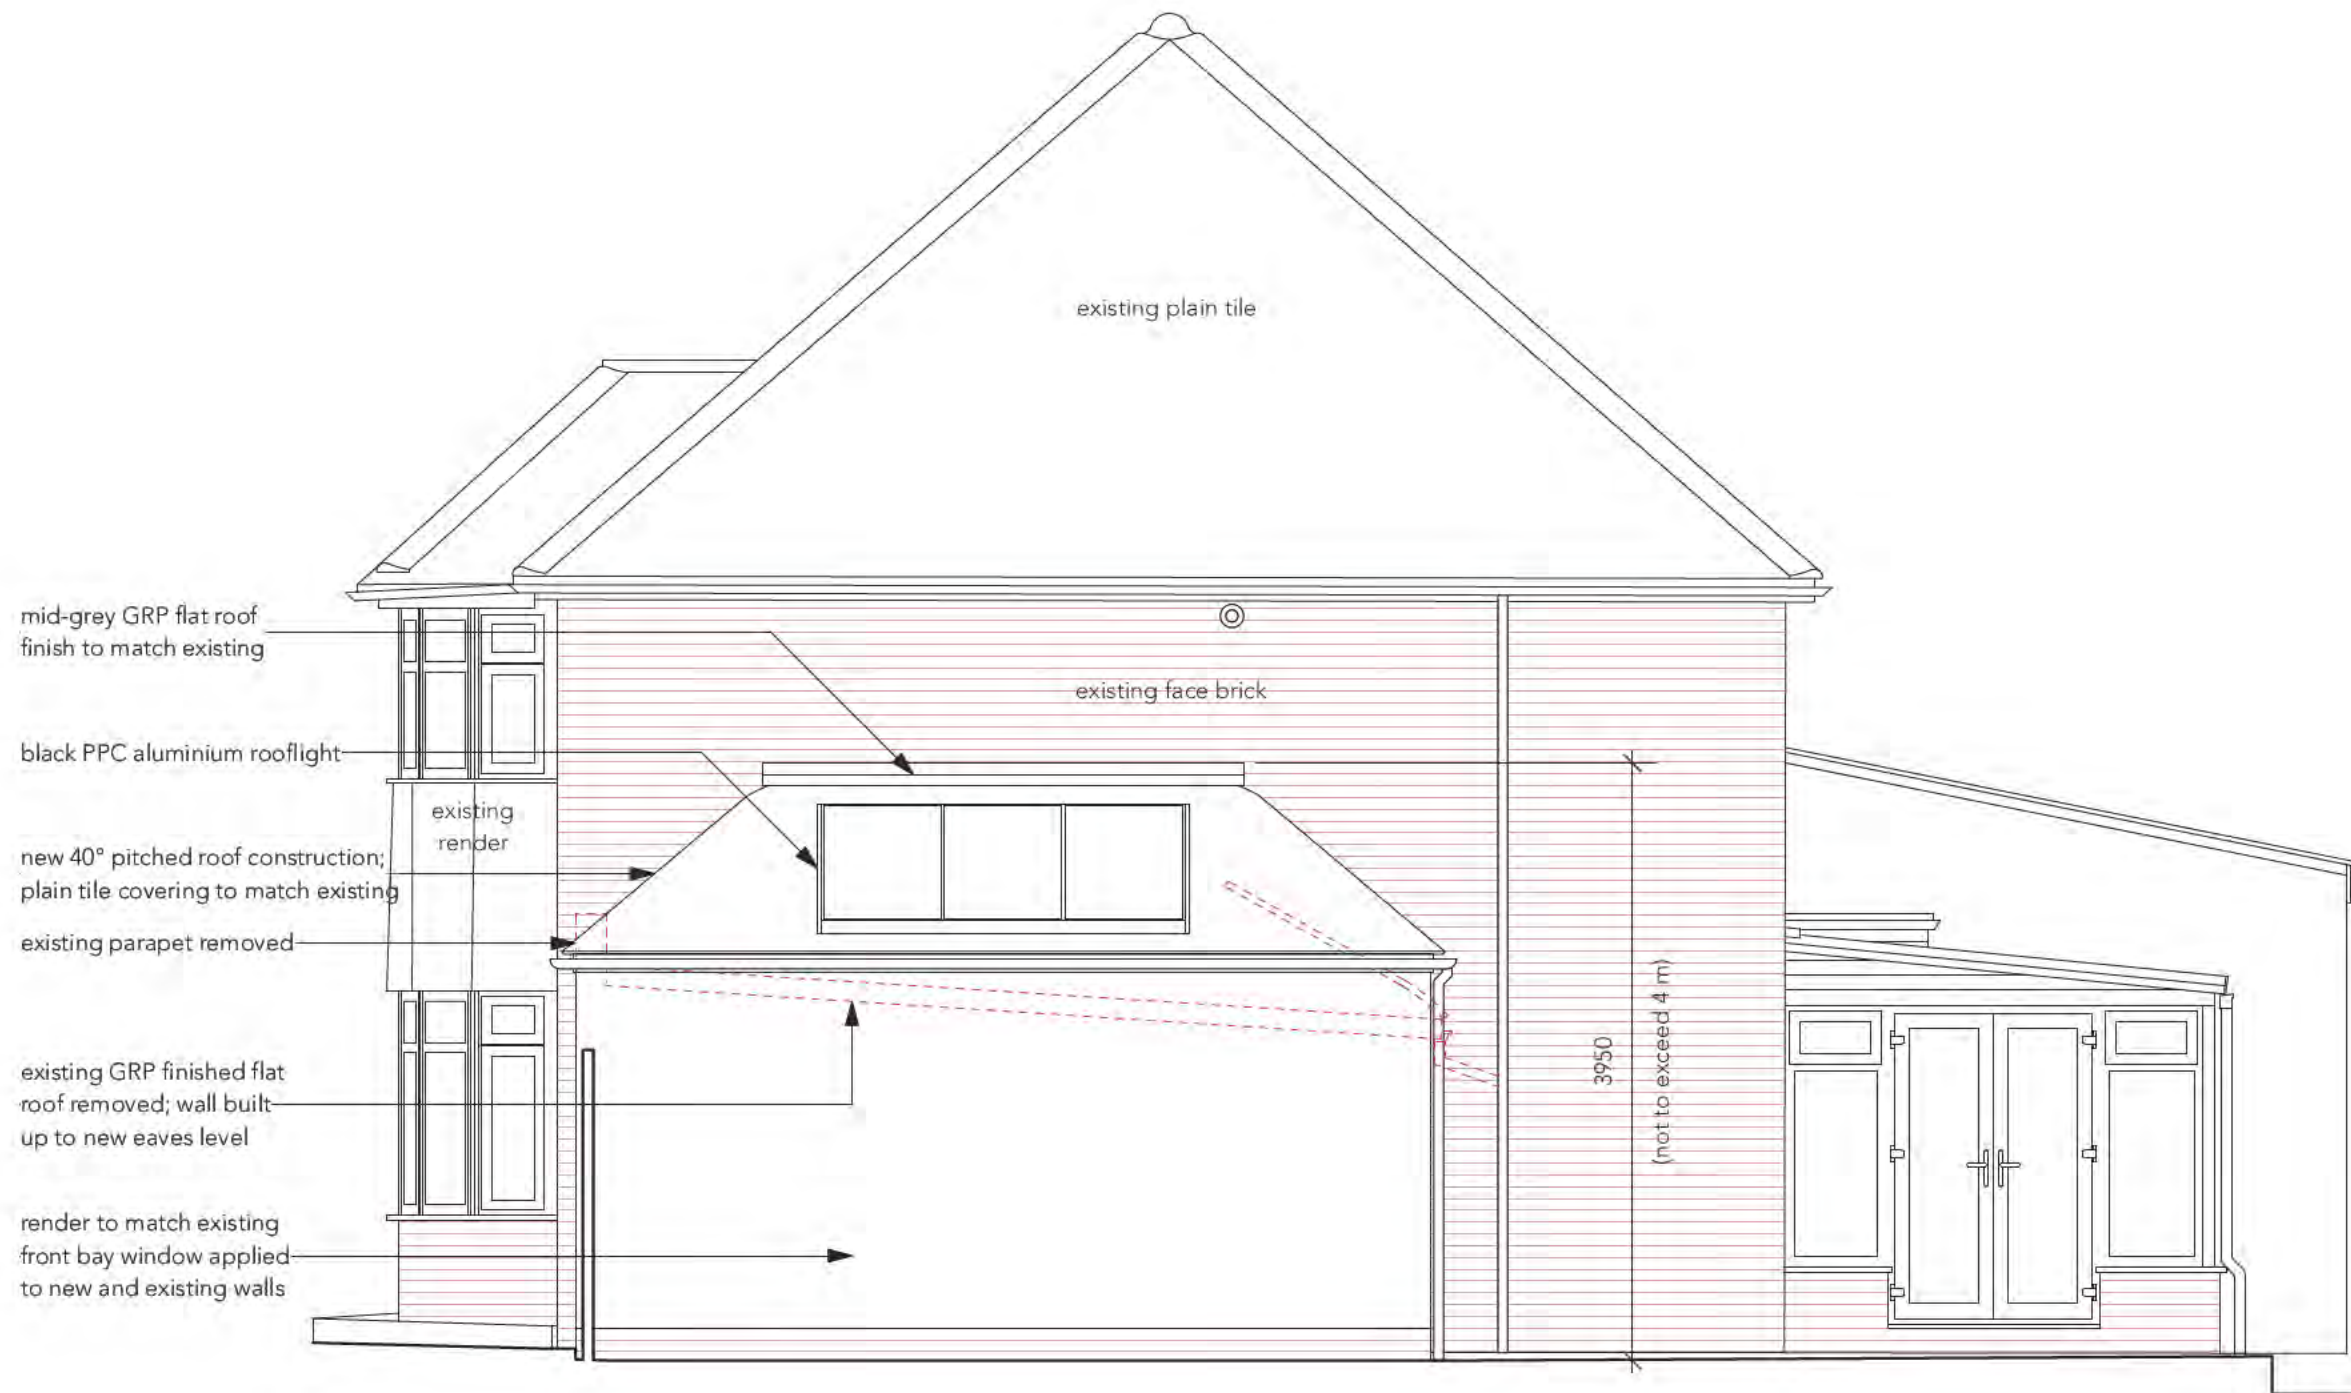

### Proposed ground floor plan

Proposed alterations  
16 Lordship Lane, Letchworth Garden City, Herts SG6 2BL  
Scale 1:50 @ A3 Date Aug 2024 Drawing no. 24\_412 | L | 004\_P3

P1	15.11.24	Initial and Heritage application issue	AG
Rev	Date	Amendment	By Chkd

### Proposed roof plan

Proposed alterations  
16 Lordship Lane, Letchworth Garden City, Herts SG6 2BL  
Scale 1:50 @ A3 Date Nov 2024 Drawing no. 24\_412 | L | 007\_P1

mid-grey GRP flat roof finish to match existing

black PPC aluminium rooflight

existing render

new 40° pitched roof construction; plain tile covering to match existing

existing parapet removed

existing GRP finished flat roof removed; wall built up to new eaves level

## Proposed north (side) elevation

Proposed alterations

16 Lordship Lane, Letchworth Garden City, Herts SG6 2BL

Scale 1:50 @ A3 Date Aug 2024 Drawing no. 24\_412 | L | 008\_P6

P5	15.11.24	Minor amendments; Heritage application issue	AG
P4	08.10.24	Crown roof pitch corrected to 40°	AG
P3	30.08.24	Amended roof	AG
P2	24.08.24	Amended to crown roof	AG
P1	06.08.24	Initial issue	AG
Rev	Date	Amendment	By Chkd