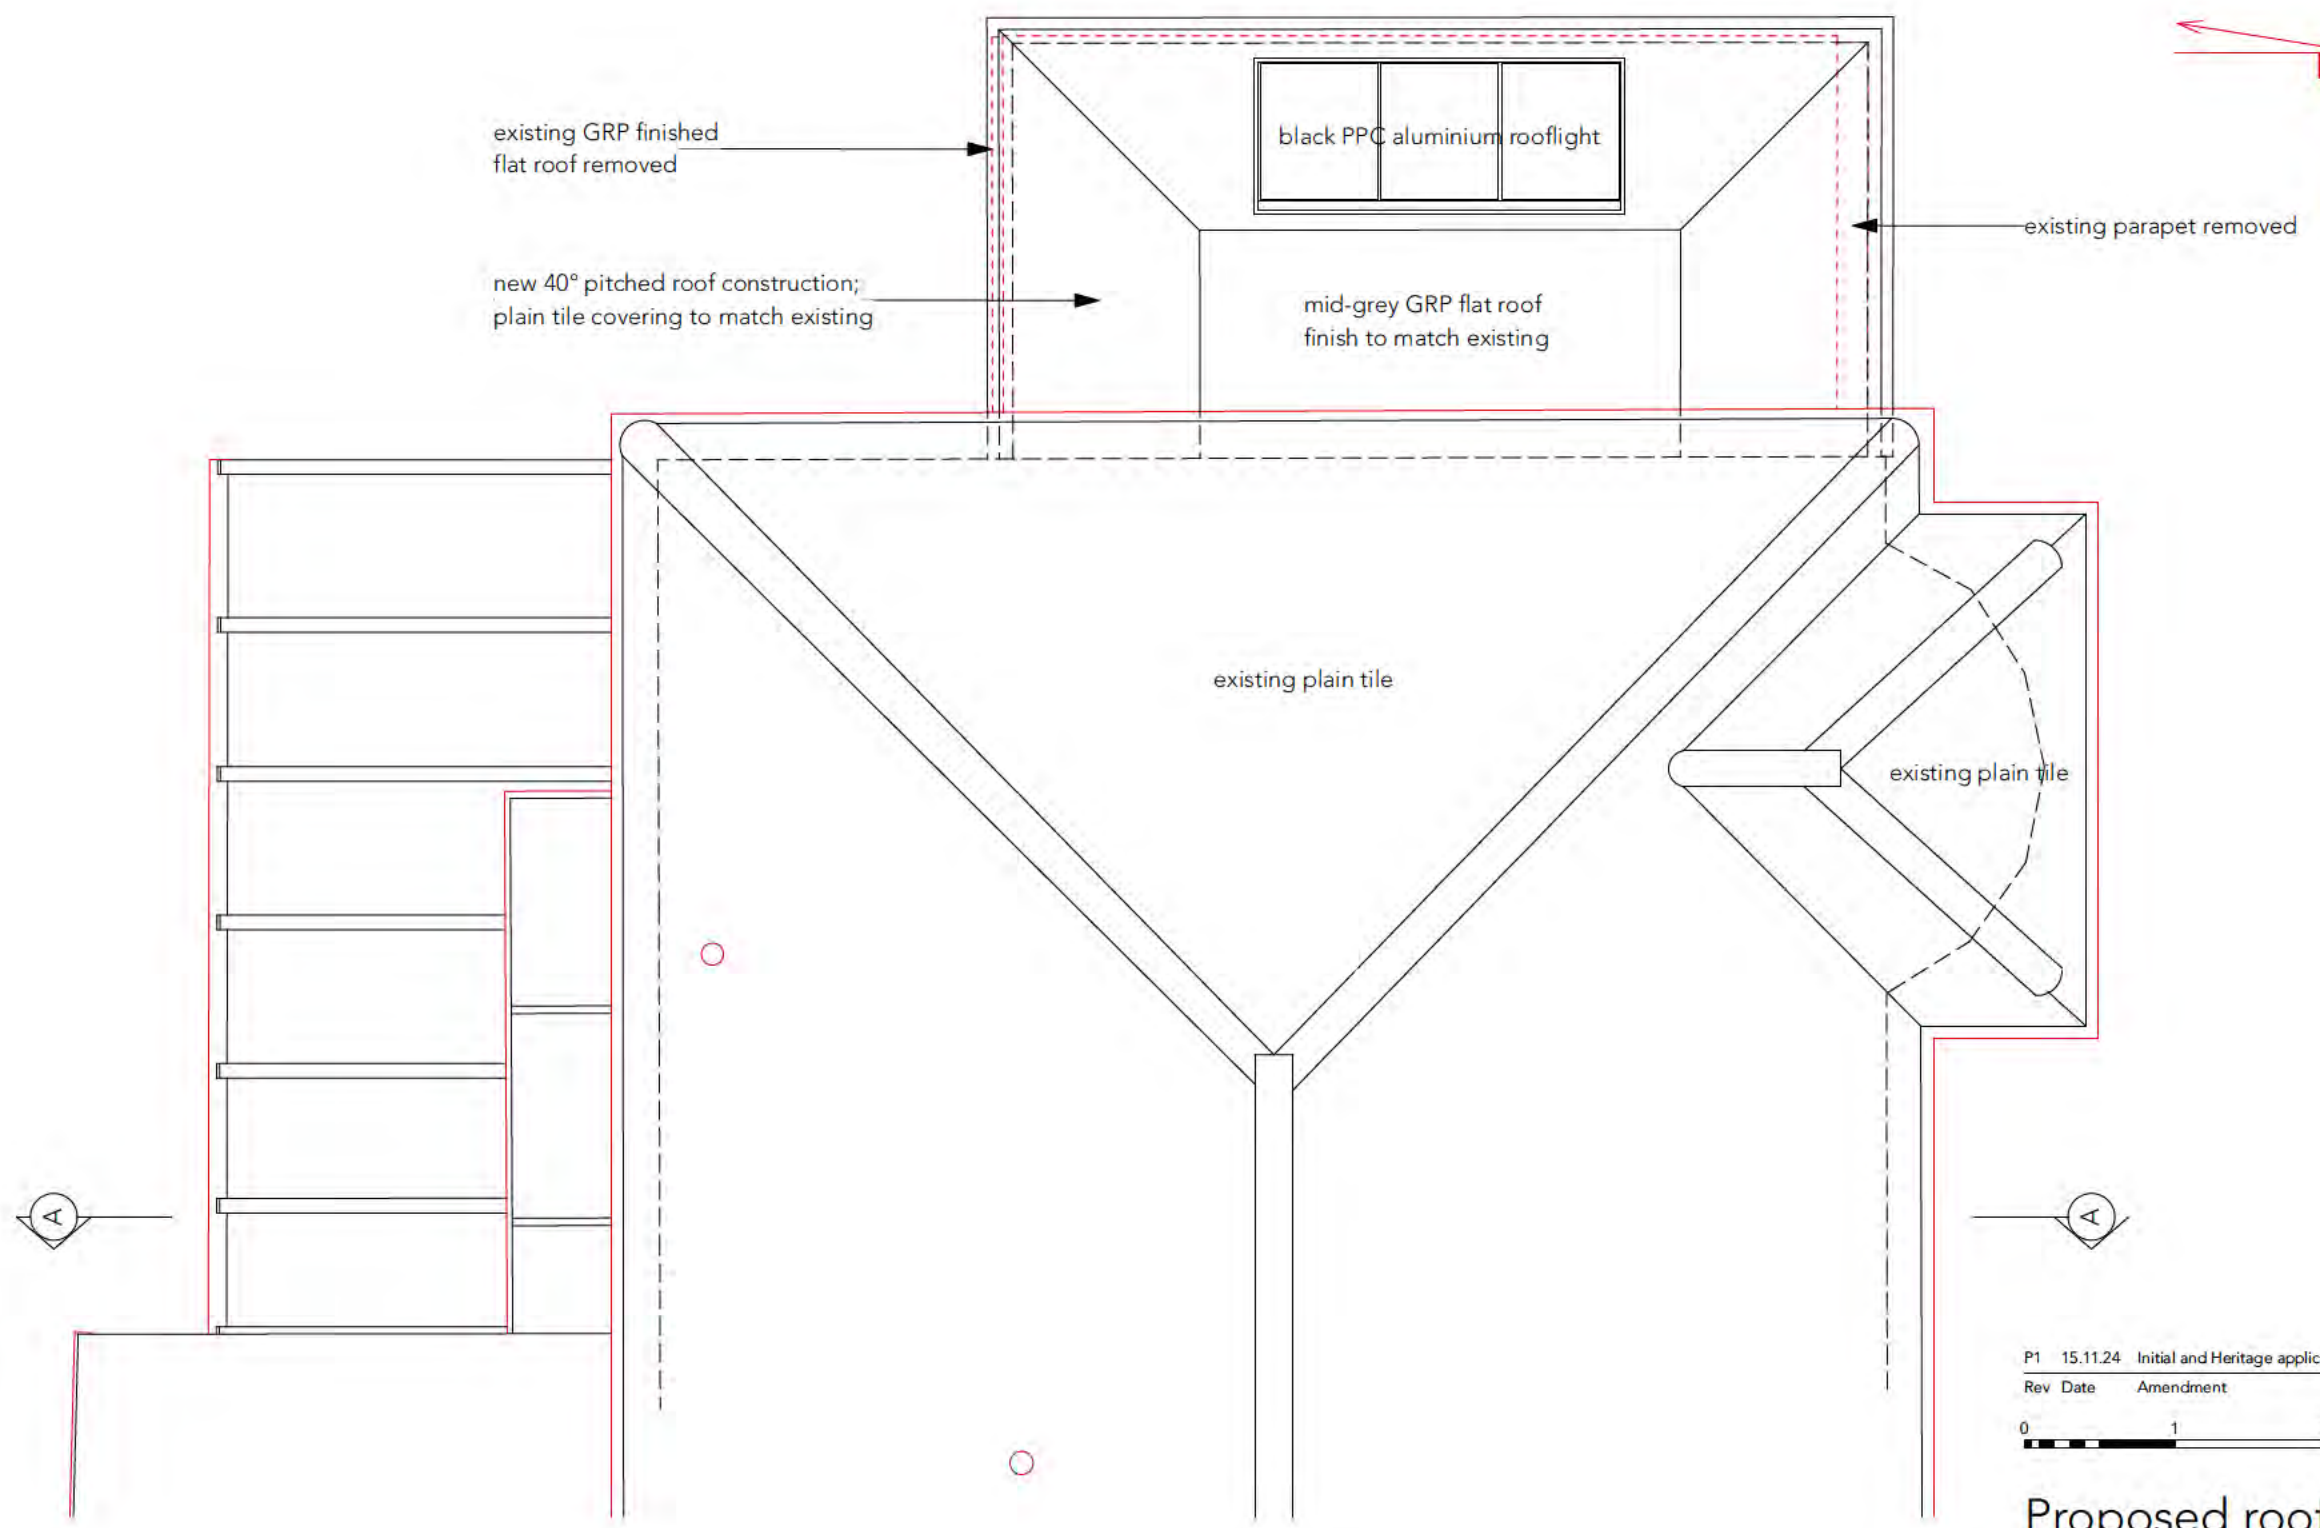

### Proposed site / block plan

Proposed alterations.  
16 Lordship Lane, Letchworth Garden City, Herts SG6 2BL  
Scale 1:200 @ A3 Date Nov 2024 Drawing no. 24\_412 | L | 002\_P1

Rev	Date	Amendment	By	Chkd
P3	15.11.24	Minor amendments; Heritage application issue	AG	
P2	24.08.24	Amended to crown roof	AG	
P1	06.08.24	Initial issue	AG	

### Proposed ground floor plan

Proposed alterations  
16 Lordship Lane, Letchworth Garden City, Herts SG6 2BL  
Scale 1:50 @ A3 Date Aug 2024 Drawing no. 24\_412 | L | 004\_P3

P1	15.11.24	Initial and Heritage application issue	AG
Rev	Date	Amendment	By Chkd

### Proposed roof plan

Proposed alterations  
16 Lordship Lane, Letchworth Garden City, Herts SG6 2BL  
Scale 1:50 @ A3 Date Nov 2024 Drawing no. 24\_412 | L | 007\_P1

mid-grey GRP flat roof finish to match existing

black PPC aluminium rooflight

existing render

new 40° pitched roof construction; plain tile covering to match existing

existing parapet removed

existing GRP finished flat roof removed; wall built up to new eaves level