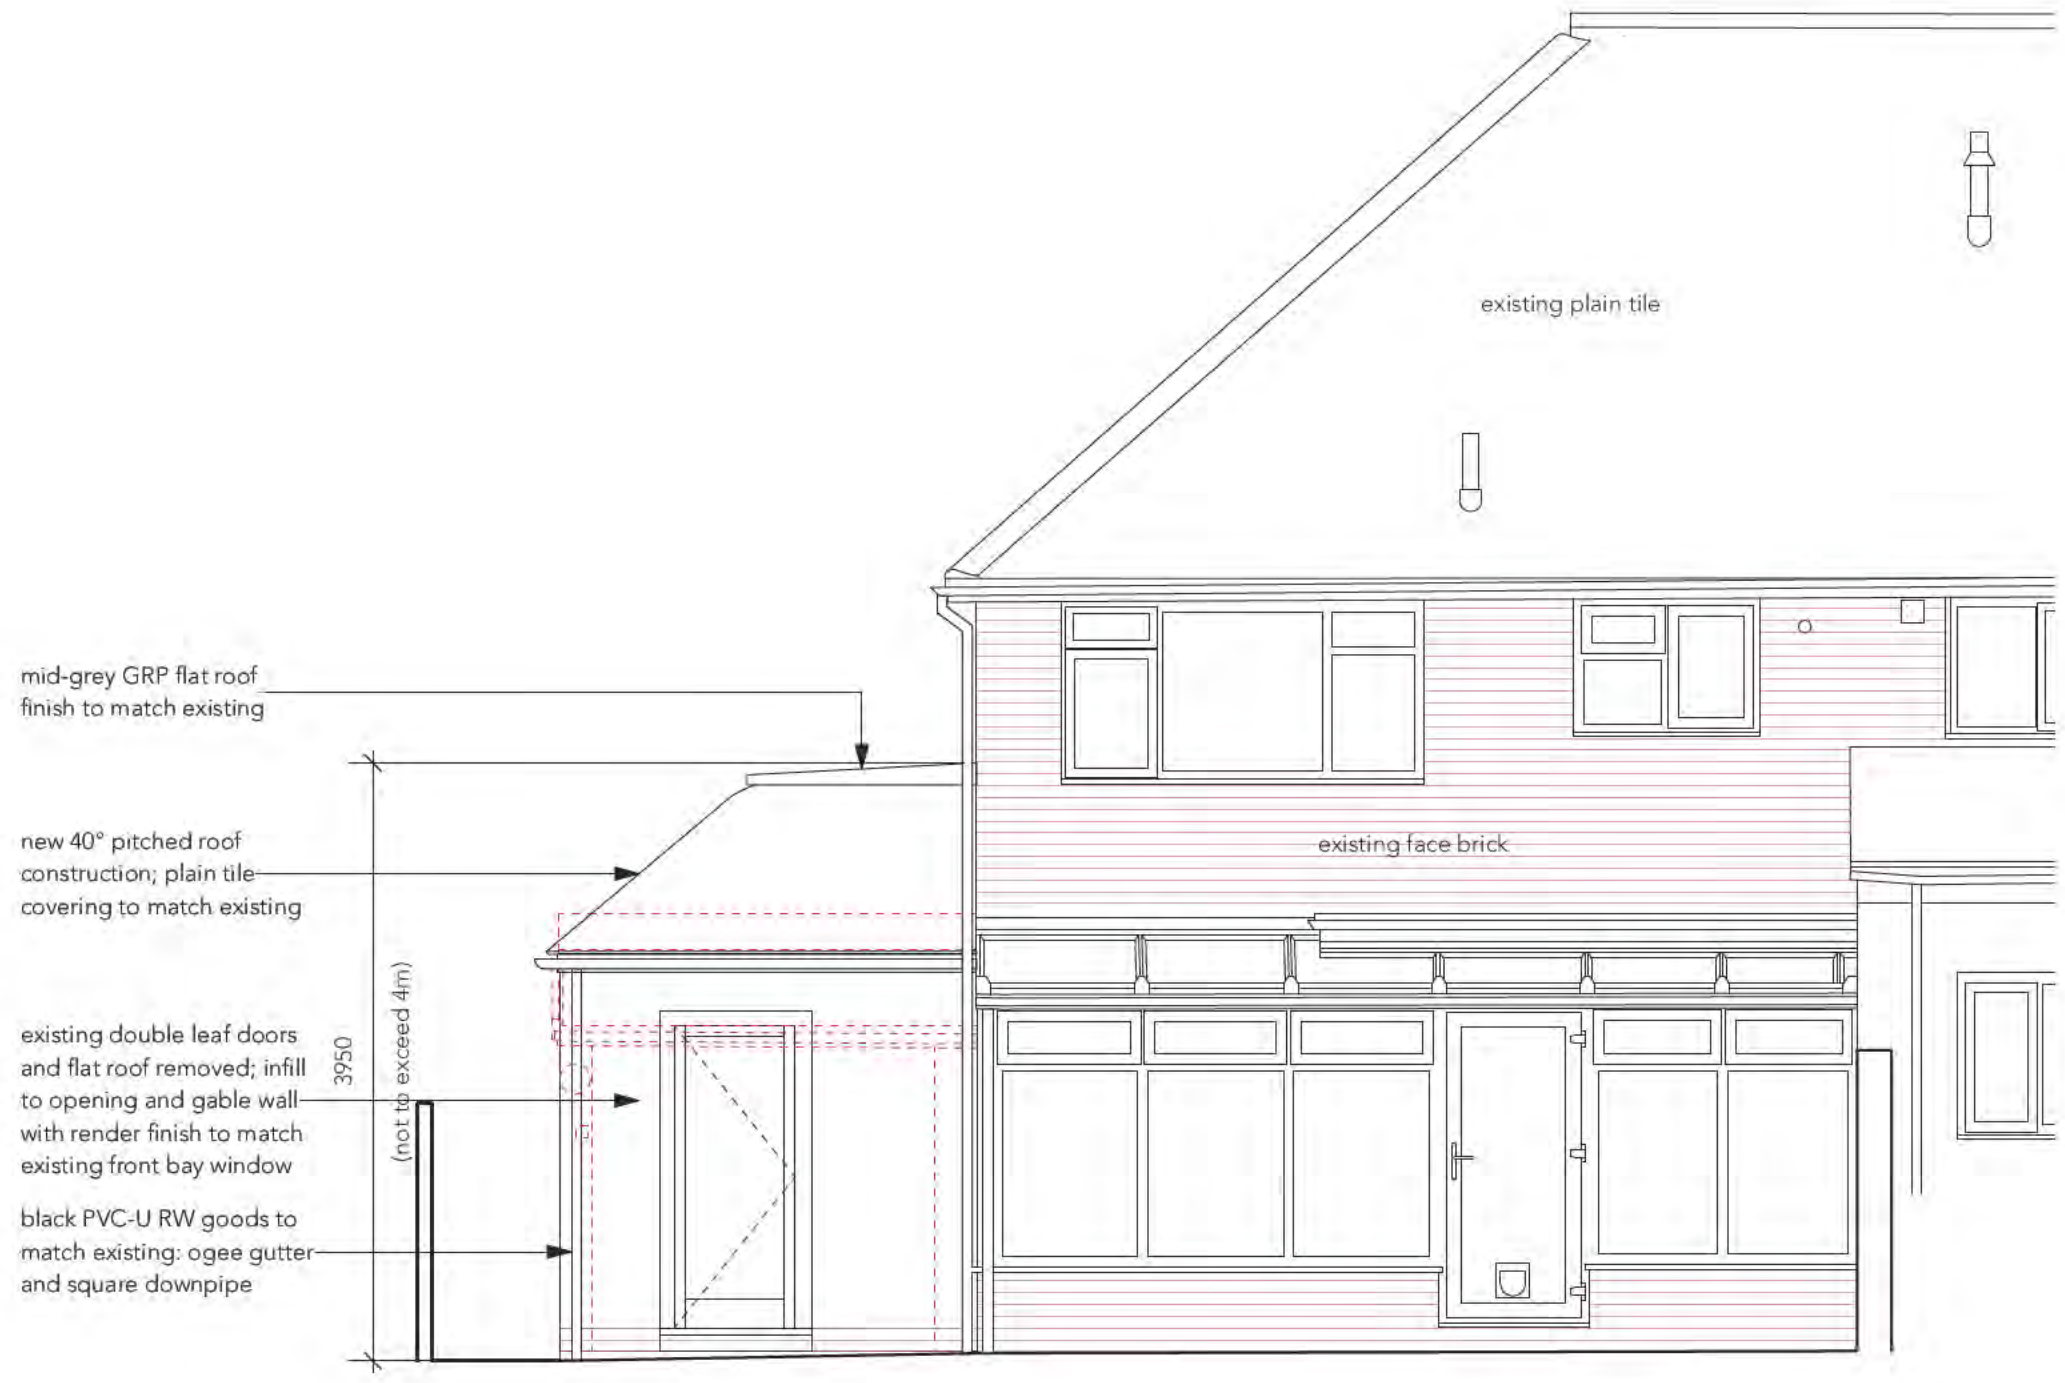

black PPC aluminium rooflight

existing render

new 40° pitched roof construction; plain tile covering to match existing

existing parapet removed

existing GRP finished flat roof removed; wall built up to new eaves level

## Proposed north (side) elevation

Proposed alterations

16 Lordship Lane, Letchworth Garden City, Herts SG6 2BL

Scale 1:50 @ A3 Date Aug 2024 Drawing no. 24\_412 | L | 008\_P6

P5	15.11.24	Minor amendments; Heritage application issue	AG
P4	08.10.24	Crown roof pitch corrected to 40°	AG
P3	30.08.24	Amended roof	AG
P2	24.08.24	Amended to crown roof	AG
P1	06.08.24	Initial issue	AG
Rev	Date	Amendment	By Chkd

## Proposed east (front) elevation

Proposed alterations  
 16 Lordship Lane, Letchworth Garden City, Herts SG6 2BL  
 Scale 1:50 @ A3 Date Aug 2024 Drawing no. 24\_412 | L | 009\_P5

P4	15.11.24	Minor amendments; Heritage application issue	AG
P3	30.08.24	Amended roof	AG
P2	24.08.24	Amended to crown roof	AG
P1	06.08.24	Initial issue	AG
Rev	Date	Amendment	By Chkd

### Proposed west (rear) elevation

Proposed alterations  
 16 Lordship Lane, Letchworth Garden City, Herts SG6 2BL  
 Scale 1:50 @ A3 Date: Aug 2024 Drawing no. 24\_412 | 1 | 010\_P4