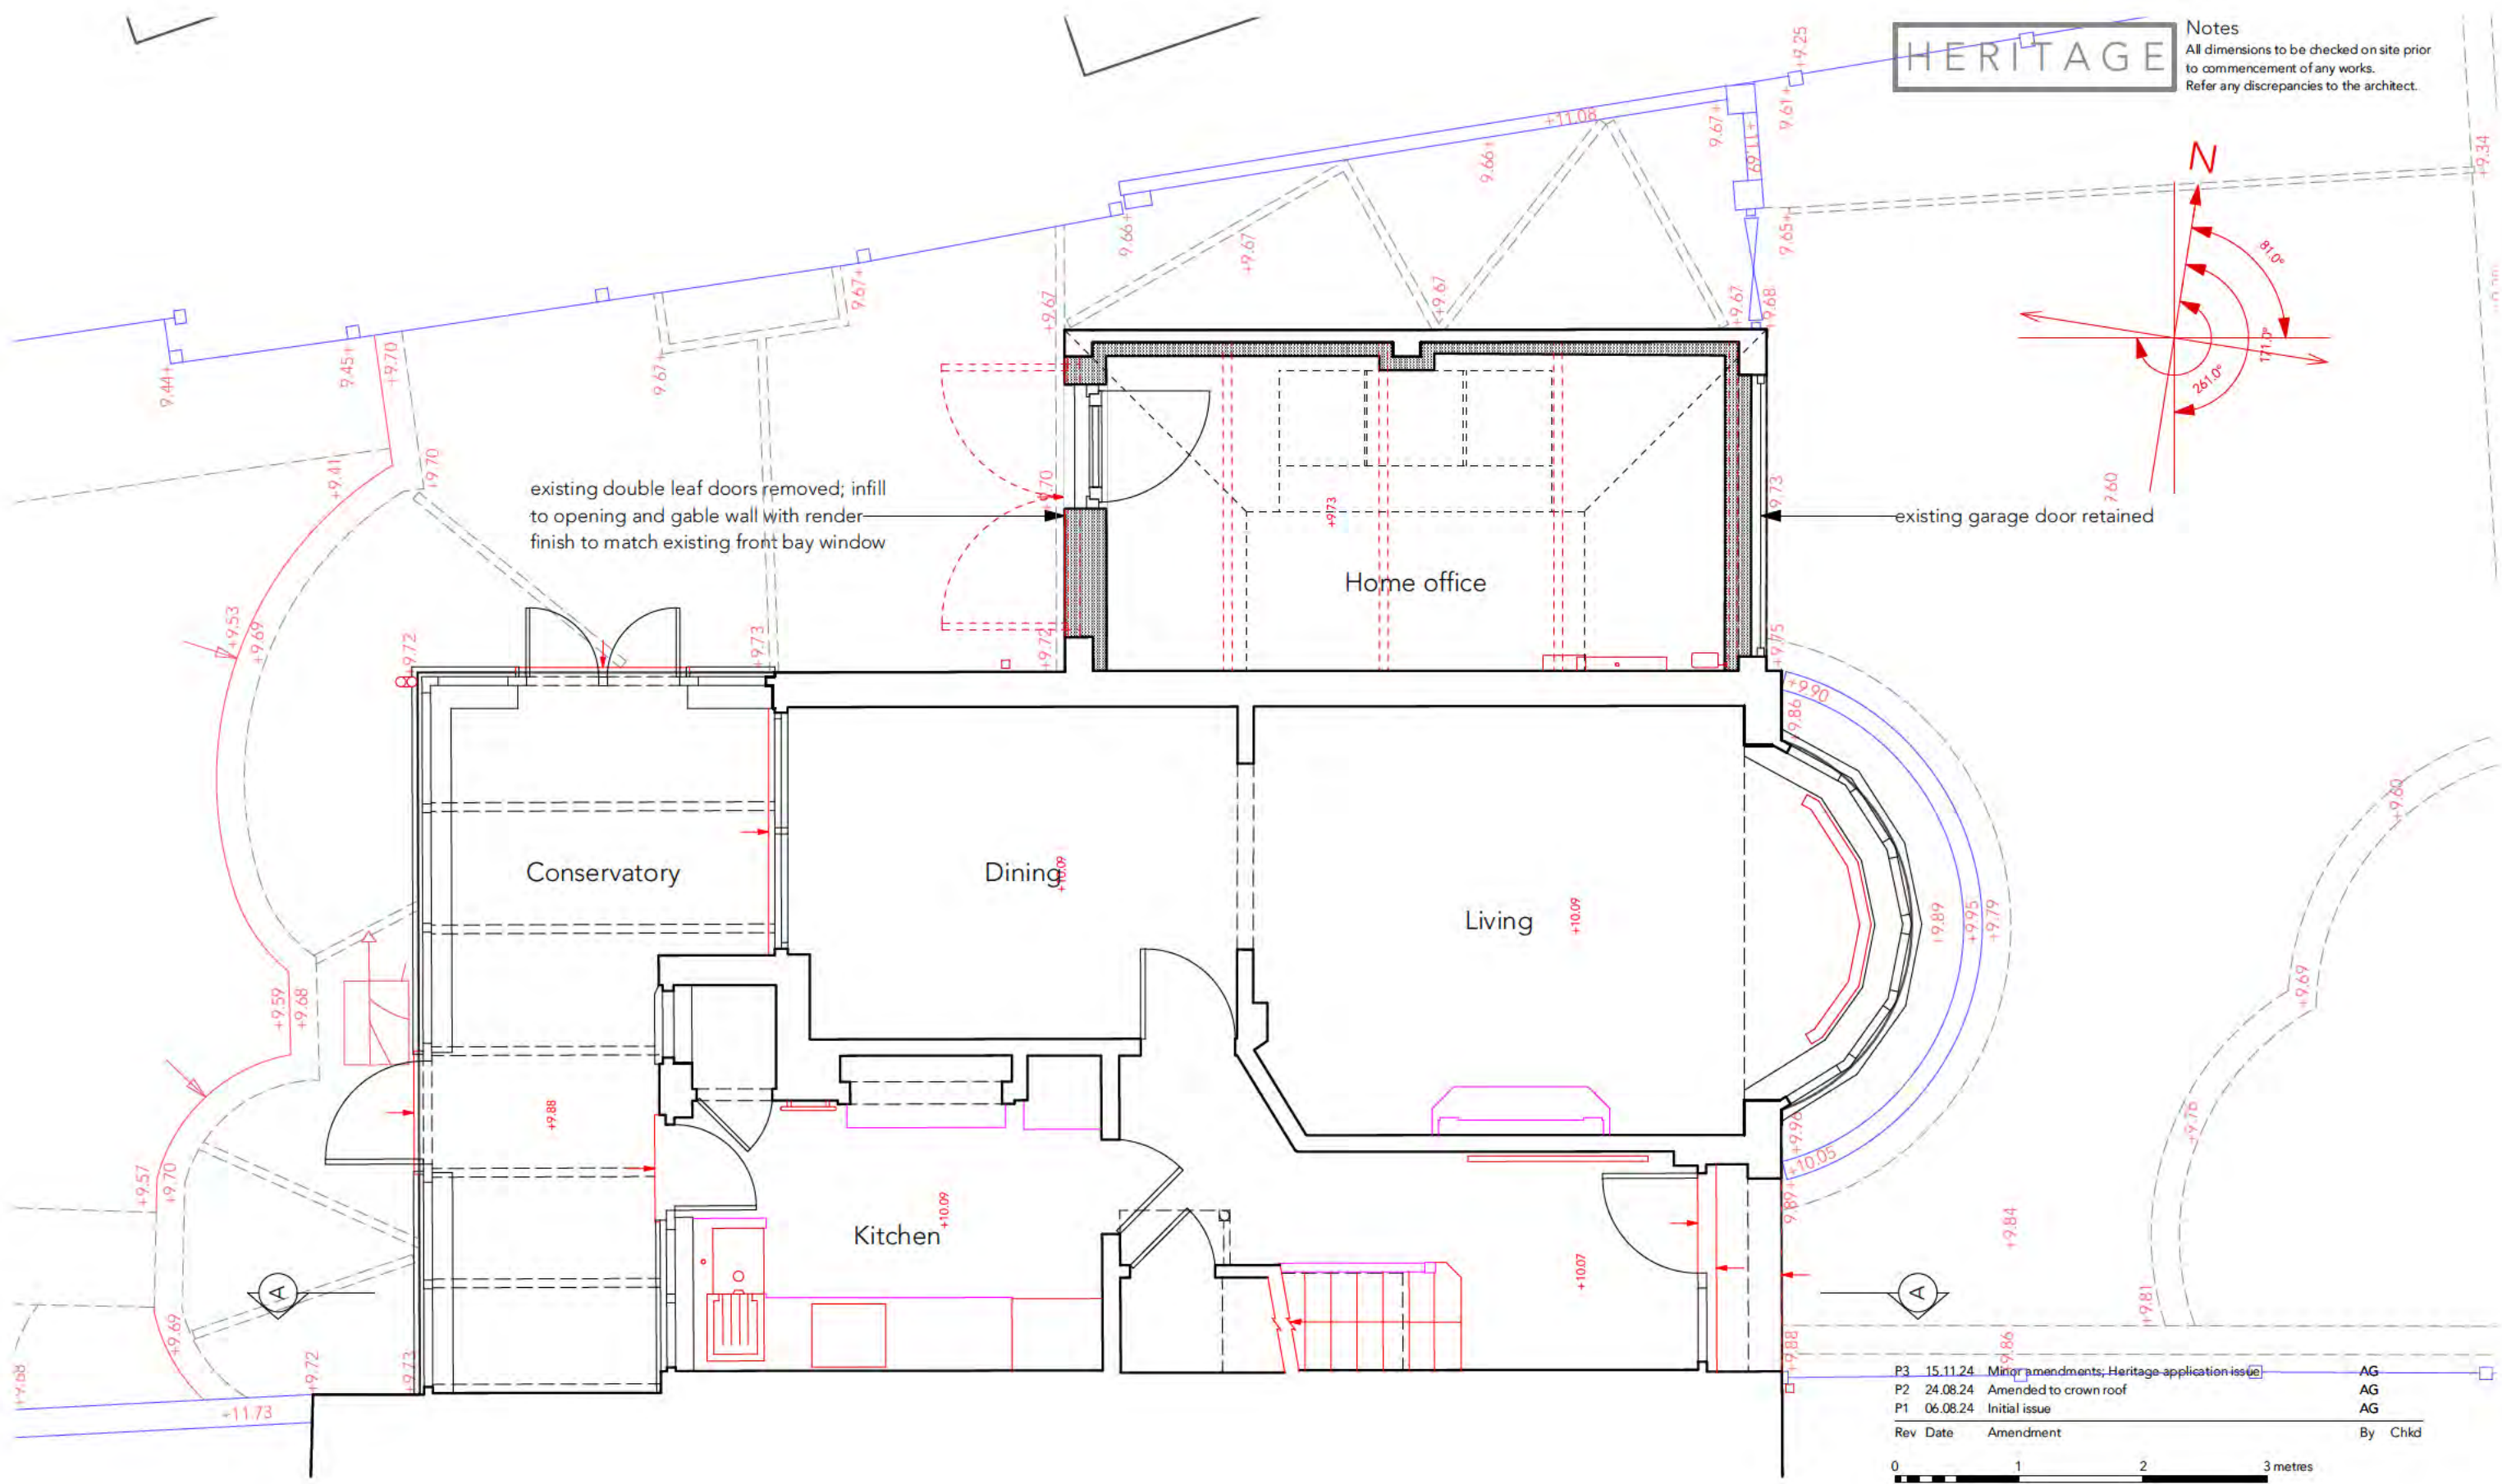

### Proposed site / block plan

Proposed alterations.  
16 Lordship Lane, Letchworth Garden City, Herts SG6 2BL  
Scale 1:200 @ A3 Date Nov 2024 Drawing no. 24\_412 | L | 002\_P1

Rev	Date	Amendment	By	Chkd
P3	15.11.24	Minor amendments; Heritage application issue	AG	
P2	24.08.24	Amended to crown roof	AG	
P1	06.08.24	Initial issue	AG	

### Proposed ground floor plan

Proposed alterations  
16 Lordship Lane, Letchworth Garden City, Herts SG6 2BL  
Scale 1:50 @ A3 Date Aug 2024 Drawing no. 24\_412 | L | 004\_P3

P1	15.11.24	Initial and Heritage application issue	AG
Rev	Date	Amendment	By Chkd

### Proposed roof plan

Proposed alterations  
16 Lordship Lane, Letchworth Garden City, Herts SG6 2BL  
Scale 1:50 @ A3 Date Nov 2024 Drawing no. 24\_412 | L | 007\_P1

mid-grey GRP flat roof finish to match existing

black PPC aluminium rooflight

existing render

new 40° pitched roof construction; plain tile covering to match existing

existing parapet removed

existing GRP finished flat roof removed; wall built up to new eaves level