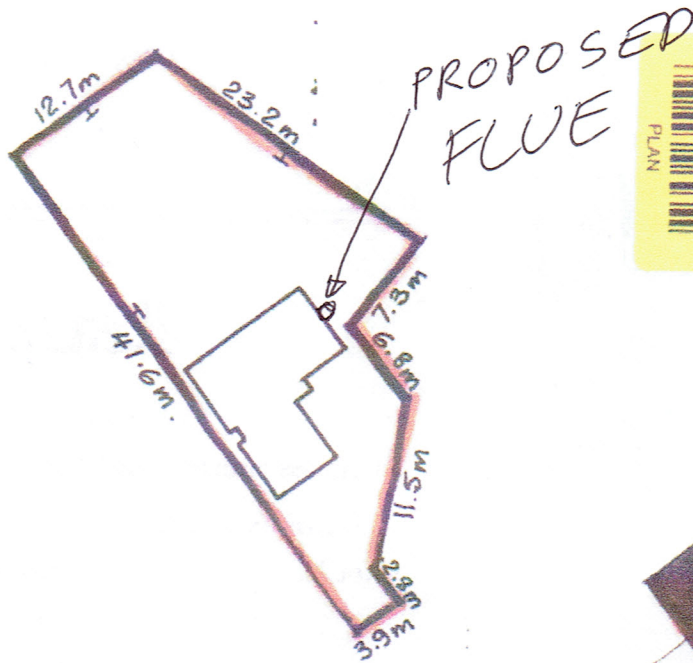

# LETCHWORTH GARDEN CITY ESTATE

PLOT NUMBER 4573[040]

SCALE 1500.

DATE JULY 78

LOCATION PLAN