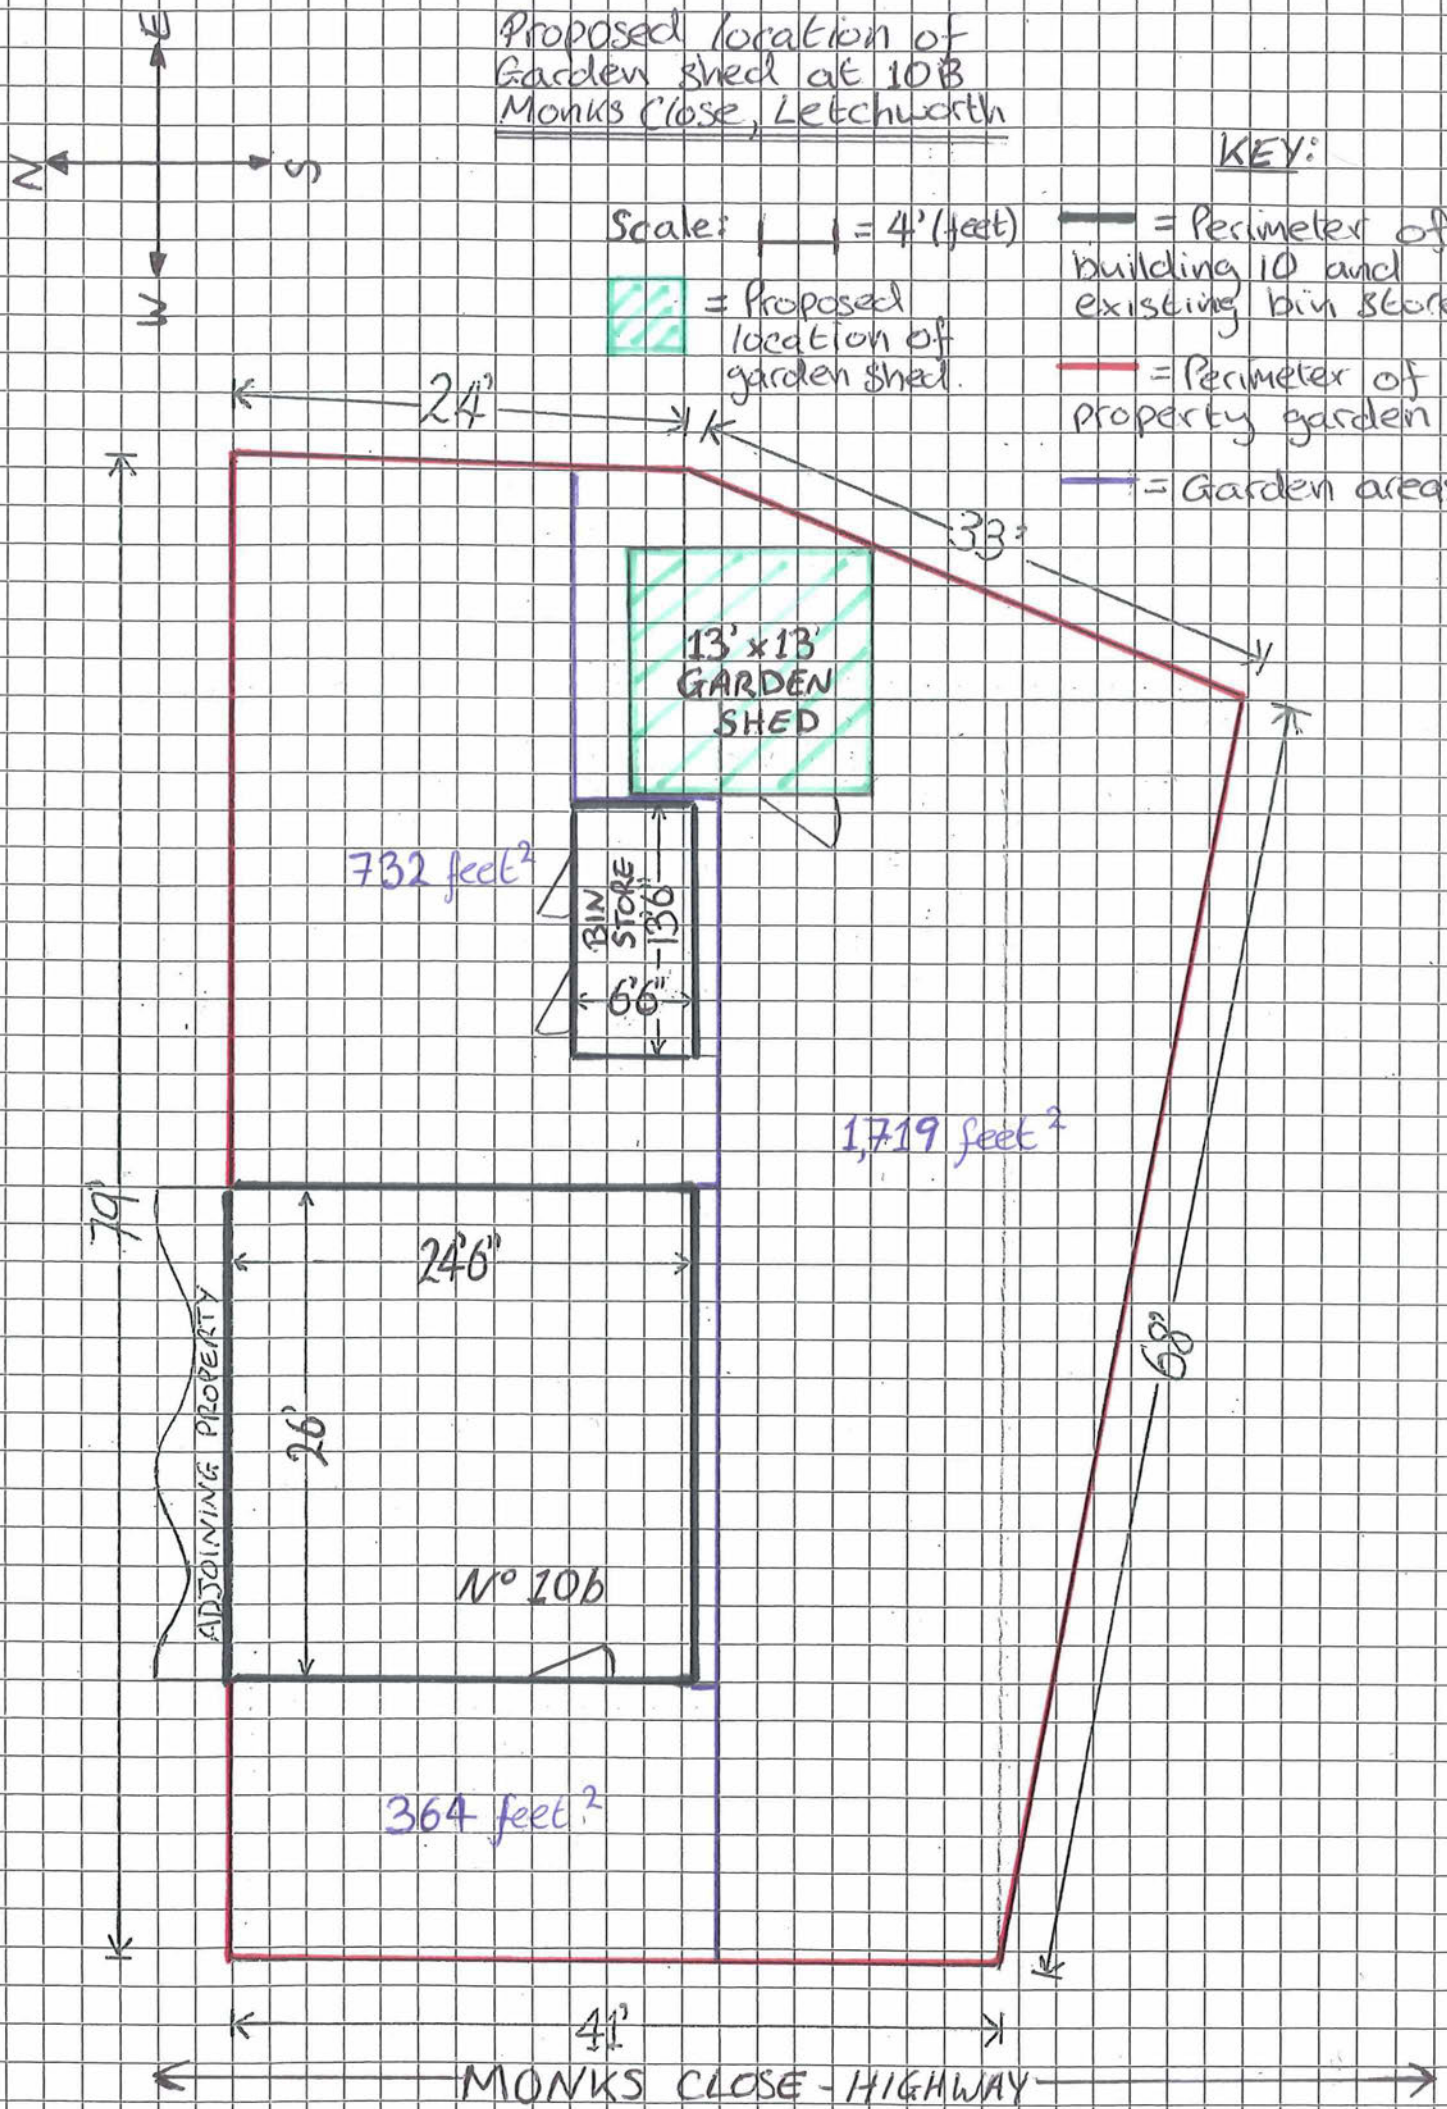

Proposed location of Garden shed at 10B Monks Close, Letchworth

KEY:

Scale: $1 \text{ inch} = 4 \text{ feet}$

 = Proposed location of garden shed.

 = Perimeter of building 10 and existing bin store

 = Perimeter of property garden

 = Garden areas

Home > Sheds > Metal Sheds >

10' x 10' Yardmaster Green Metal Shed (3.03m x 2.98m)

Product Code: BSD17493

EXPRESS DELIVERY AVAILABLE

SAVE
21%

- anti-rust guarantee
- 3mm hot-dipped galvanised steel